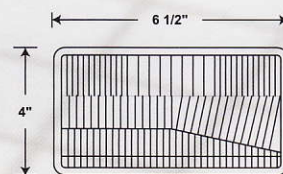

HEAD LIGHT

YL3301

ø5 3/4"

Metal Housing
4 Head Lamp System
Hi/Lo Beam W/O Bulb
Part NO:4002,4004
Size:5 3/4" 3pin LHD/RHD
12SETS / 2.2cu.ft
N.W.:7.2 Kgs
G.W.:11.5 Kgs

YL3303

ø7"

Metal Housing
2 Head Lamp System :
Hi/Lo Beam W/O Bulb
Part NO:6012,6014,6015,6016,H6014
Bulb:H4 P43T
Size:7" 3pin LHD/RHD
12SETS / 3.4cu.ft
N.W.:11 Kgs G.W.:14.5 Kgs

YL3304

ø7"

Metal Housing
2 Head Lamp System
Hi/Lo Beam W/O Bulb
With Parking Blub 12V 5W
Part NO:6012,6014,6015,6016,H6014
Bulb:H4 P43T
Size:7" 3pin LHD/RHD
12SETS / 3.4cu.ft
N.W.:11 Kgs G.W.:14.5 Kgs

YL3305

6 1/2"

Metal Housing
4 Head Lamp System
Hi/Lo Beam W/O Bulb
Part NO:4652
Bulb:H4 P43T
Size:6 1/2" 4" 3pin LHD/RHD
12SETS / 2.2cu.ft
N.W.:9.8 Kgs G.W.:13 Kgs

YL3307

7"

Metal Housing
2 Head Lamp System
Halogen Sealed Beam
Part NO:6052,H6052
Bulb:H4 P43T
Size:7 3/4" 5 1/2" 3pin LHD/RHD
12SETS / 3.4cu.ft
N.W.:9 Kgs G.W.:11 Kgs