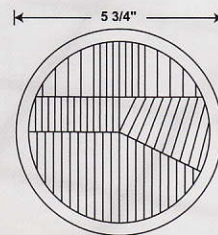

HEAD LIGHT

YL3301

ø5 3/4"

Metal Housing
4 Head Lamp System
Hi/Lo Beam W/O Bulb
Part NO:4002,4004
Size:5 3/4" 3pin LHD/RHD
12SETS / 2.2cu.ft
N.W.:7.2 Kgs
G.W.:11.5 Kgs

YL3303

ø7"

Metal Housing
2 Head Lamp System :
Hi/Lo Beam W/O Bulb
Part NO:6012,6014,6015,6016,H6014
Bulb:H4 P43T
Size:7" 3pin LHD/RHD
12SETS / 3.4cu.ft
N.W.:11 Kgs G.W.:14.5 Kgs

YL3304

ø7"

Metal Housing
2 Head Lamp System
Hi/Lo Beam W/O Bulb
With Parking Blub 12V 5W
Part NO:6012,6014,6015,6016,H6014
Bulb:H4 P43T
Size:7" 3pin LHD/RHD
12SETS / 3.4cu.ft
N.W.:11 Kgs G.W.:14.5 Kgs

YL3305

6 1/2"

Metal Housing
4 Head Lamp System
Hi/Lo Beam W/O Bulb
Part NO:4652
Bulb:H4 P43T
Size:6 1/2" 4" 3pin LHD/RHD
12SETS / 2.2cu.ft
N.W.:9.8 Kgs G.W.:13 Kgs

YL3307

7"

Metal Housing
2 Head Lamp System
Halogen Sealed Beam
Part NO:6052,H6052
Bulb:H4 P43T
Size:7 3/4" 5 1/2" 3pin LHD/RHD
12SETS / 3.4cu.ft
N.W.:9 Kgs G.W.:11 Kgs