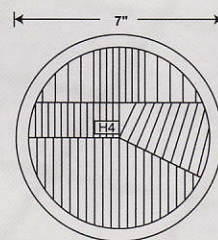

HEAD LIGHT

YL3301

ø5 3/4"

Metal Housing
4 Head Lamp System
Hi/Lo Beam W/O Bulb
Part NO:4002,4004
Size:5 3/4" 3pin LHD/RHD
12SETS / 2.2cu.ft
N.W.:7.2 Kgs
G.W.:11.5 Kgs

YL3303

ø7"

Metal Housing
2 Head Lamp System :
Hi/Lo Beam W/O Bulb
Part NO:6012,6014,6015,6016,H6014
Bulb:H4 P43T
Size:7" 3pin LHD/RHD
12SETS / 3.4cu.ft
N.W.:11 Kgs G.W.:14.5 Kgs

YL3304

ø7"

Metal Housing
2 Head Lamp System
Hi/Lo Beam W/O Bulb
With Parking Blub 12V 5W
Part NO:6012,6014,6015,6016,H6014
Bulb:H4 P43T
Size:7" 3pin LHD/RHD
12SETS / 3.4cu.ft
N.W.:11 Kgs G.W.:14.5 Kgs

YL3305

6 1/2"

Metal Housing
4 Head Lamp System
Hi/Lo Beam W/O Bulb
Part NO:4652
Bulb:H4 P43T
Size:6 1/2" 4" 3pin LHD/RHD
12SETS / 2.2cu.ft
N.W.:9.8 Kgs G.W.:13 Kgs

YL3307

7"

Metal Housing
2 Head Lamp System
Halogen Sealed Beam
Part NO:6052,H6052
Bulb:H4 P43T
Size:7 3/4" 5 1/2" 3pin LHD/RHD
12SETS / 3.4cu.ft
N.W.:9 Kgs G.W.:11 Kgs