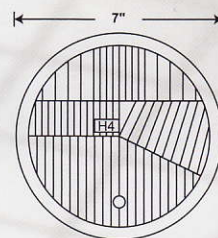

HEAD LIGHT

YL3301

ø5 3/4"

Metal Housing
4 Head Lamp System
Hi/Lo Beam W/O Bulb
Part NO:4002,4004
Size:5 3/4" 3pin LHD/RHD
12SETS / 2.2cu.ft
N.W.:7.2 Kgs
G.W.:11.5 Kgs

YL3303

ø7"

Metal Housing
2 Head Lamp System :
Hi/Lo Beam W/O Bulb
Part NO:6012,6014,6015,6016,H6014
Bulb:H4 P43T
Size:7" 3pin LHD/RHD
12SETS / 3.4cu.ft
N.W.:11 Kgs G.W.:14.5 Kgs

YL3304

ø7"

Metal Housing
2 Head Lamp System
Hi/Lo Beam W/O Bulb
With Parking Blub 12V 5W
Part NO:6012,6014,6015,6016,H6014
Bulb:H4 P43T
Size:7" 3pin LHD/RHD
12SETS / 3.4cu.ft
N.W.:11 Kgs G.W.:14.5 Kgs

YL3305

6 1/2"

Metal Housing
4 Head Lamp System
Hi/Lo Beam W/O Bulb
Part NO:4652
Bulb:H4 P43T
Size:6 1/2" 4" 3pin LHD/RHD
12SETS / 2.2cu.ft
N.W.:9.8 Kgs G.W.:13 Kgs

YL3307

7"

Metal Housing
2 Head Lamp System
Halogen Sealed Beam
Part NO:6052,H6052
Bulb:H4 P43T
Size:7 3/4" 5 1/2" 3pin LHD/RHD
12SETS / 3.4cu.ft
N.W.:9 Kgs G.W.:11 Kgs