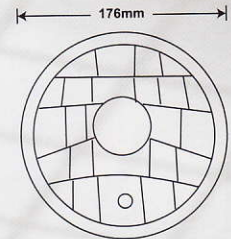

HEAD LIGHT

■ YL3308

7"

Metal Housing
2 Head Lamp System
Hi/Lo W/O H4 Bulb
With Parking Bulb 12V 5W (T10)
Part NO:H6052
Bulb:H4 P43T
Size:7 3/4" 5 1/2" 3pin LHD/RHD
12SETS / 3.4cu.ft
N.W.:14.6 Kgs G.W.:18 Kgs

■ YL3311

ø5 3/4"

Plastic Housing
Hi/Lo Beam W/O Bulb
With Parking Bulb 12V 5W (T10)
Part NO:4002,4004
Bulb:H4 P43T
Size:5 3/4" 3pin LHD/RHD
12SETS / 2.2cu.ft
N.W.:7.4 Kgs G.W.:8.9 Kgs

■ YL3314

ø7"

Plastic Housing
Hi/Lo Beam W/O Bulb
With Parking Bulb 12V 5W (T10)
Part NO:6012,6014,6015,6016,H6014
Bulb:H4 P43T
Size:7" 3pin LHD/RHD
12SETS / 3.4cu.ft
N.W.:11 Kgs G.W.:14.5 Kgs

■ YL3315

6 1/2"

Plastic Housing
Hi/Lo Beam W/O Bulb
With Parking Bulb 12V 5W (T10)
Part NO:4652,
Bulb:H4 P43T
Size:6 1/2" 4" 3pin LHD/RHD
12SETS / 2.2cu.ft
N.W.:9.8 Kgs G.W.:13 Kgs

■ YL3316

ø7"

Aluminium Housing
Hi/Lo Beam W/O Bulb
With Parking Bulb 12V 5W (T10)
Part NO:6012,6014,6015,6016,H6014
Bulb:H4 P43T
Size:7" 3pin LHD/RHD
12SETS / 3.4cu.ft
N.W.:13 Kgs G.W.:15.5 Kgs