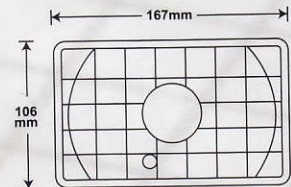

■ YL3311

ø5 3/4"

Plastic Housing
Hi/Lo Beam W/O Bulb
With Parking Bulb 12V 5W (T10)
Part NO:4002,4004
Bulb:H4 P43T
Size:5 3/4" 3pin LHD/RHD
12SETS / 2.2cu.ft
N.W.:7.4 Kgs G.W.:8.9 Kgs

■ YL3314

ø7"

Plastic Housing
Hi/Lo Beam W/O Bulb
With Parking Bulb 12V 5W (T10)
Part NO:6012,6014,6015,6016,H6014
Bulb:H4 P43T
Size:7" 3pin LHD/RHD
12SETS / 3.4cu.ft
N.W.:11 Kgs G.W.:14.5 Kgs

■ YL3315

6 1/2"

Plastic Housing
Hi/Lo Beam W/O Bulb
With Parking Bulb 12V 5W (T10)
Part NO:4652,
Bulb:H4 P43T
Size:6 1/2" 4" 3pin LHD/RHD
12SETS / 2.2cu.ft
N.W.:9.8 Kgs G.W.:13 Kgs

■ YL3316

ø7"

Aluminium Housing
Hi/Lo Beam W/O Bulb
With Parking Bulb 12V 5W (T10)
Part NO:6012,6014,6015,6016,H6014
Bulb:H4 P43T
Size:7" 3pin LHD/RHD
12SETS / 3.4cu.ft
N.W.:13 Kgs G.W.:15.5 Kgs