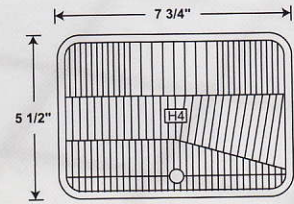

HEAD LIGHT

■ YL3308

7"

Metal Housing
2 Head Lamp System
Hi/Lo W/O H4 Bulb
With Parking Bulb 12V 5W (T10)
Part NO:H6052
Bulb:H4 P43T
Size:7 3/4" 5 1/2" 3pin LHD/RHD
12SETS / 3.4cu.ft
N.W.:14.6 Kgs G.W.:18 Kgs

■ YL3311

ø5 3/4"

Plastic Housing
Hi/Lo Beam W/O Bulb
With Parking Bulb 12V 5W (T10)
Part NO:4002,4004
Bulb:H4 P43T
Size:5 3/4" 3pin LHD/RHD
12SETS / 2.2cu.ft
N.W.:7.4 Kgs G.W.:8.9 Kgs

■ YL3314

ø7"

Plastic Housing
Hi/Lo Beam W/O Bulb
With Parking Bulb 12V 5W (T10)
Part NO:6012,6014,6015,6016,H6014
Bulb:H4 P43T
Size:7" 3pin LHD/RHD
12SETS / 3.4cu.ft
N.W.:11 Kgs G.W.:14.5 Kgs

■ YL3315

6 1/2"

Plastic Housing
Hi/Lo Beam W/O Bulb
With Parking Bulb 12V 5W (T10)
Part NO:4652,
Bulb:H4 P43T
Size:6 1/2" 4" 3pin LHD/RHD
12SETS / 2.2cu.ft
N.W.:9.8 Kgs G.W.:13 Kgs

■ YL3316

ø7"

Aluminium Housing
Hi/Lo Beam W/O Bulb
With Parking Bulb 12V 5W (T10)
Part NO:6012,6014,6015,6016,H6014
Bulb:H4 P43T
Size:7" 3pin LHD/RHD
12SETS / 3.4cu.ft
N.W.:13 Kgs G.W.:15.5 Kgs