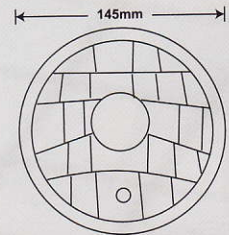

HEAD LIGHT

■ YL3308

7"

Metal Housing
2 Head Lamp System
Hi/Lo W/O H4 Bulb
With Parking Bulb 12V 5W (T10)
Part NO:H6052
Bulb:H4 P43T
Size:7 3/4" 5 1/2" 3pin LHD/RHD
12SETS / 3.4cu.ft
N.W.:14.6 Kgs G.W.:18 Kgs

■ YL3311

ø5 3/4"

Plastic Housing
Hi/Lo Beam W/O Bulb
With Parking Bulb 12V 5W (T10)
Part NO:4002,4004
Bulb:H4 P43T
Size:5 3/4" 3pin LHD/RHD
12SETS / 2.2cu.ft
N.W.:7.4 Kgs G.W.:8.9 Kgs

■ YL3314

ø7"

Plastic Housing
Hi/Lo Beam W/O Bulb
With Parking Bulb 12V 5W (T10)
Part NO:6012,6014,6015,6016,H6014
Bulb:H4 P43T
Size:7" 3pin LHD/RHD
12SETS / 3.4cu.ft
N.W.:11 Kgs G.W.:14.5 Kgs

■ YL3315

6 1/2"

Plastic Housing
Hi/Lo Beam W/O Bulb
With Parking Bulb 12V 5W (T10)
Part NO:4652,
Bulb:H4 P43T
Size:6 1/2" 4" 3pin LHD/RHD
12SETS / 2.2cu.ft
N.W.:9.8 Kgs G.W.:13 Kgs

■ YL3316

ø7"

Aluminium Housing
Hi/Lo Beam W/O Bulb
With Parking Bulb 12V 5W (T10)
Part NO:6012,6014,6015,6016,H6014
Bulb:H4 P43T
Size:7" 3pin LHD/RHD
12SETS / 3.4cu.ft
N.W.:13 Kgs G.W.:15.5 Kgs