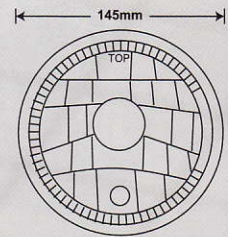

HEAD LIGHT

YL3317 7"

Plastic Housing
 Hi/Lo W/O H4 Bulb
 With Parking Bulb T10 12V 5W
 Halogen Plastic
 Part NO:6052,H6052
 Bulb:H4 P43T
 Size:7 3/4" 5 1/2" 3pin LHD/RHD
 12SET / 3.5cu.ft
 N.W.:9 Kgs G.W.:11 Kgs

YL3318 5 3/4"

Plastic Housing
 Hi/Lo Beam W/O H4 Bulb
 With Parking Bulb T10 12V 5W
 LED Lighting Ring
 Part NO:4000, 4002, 4004, 4040
 Bulb:H4 P43T
 Size:ø5 3/4" 3pin LHD/RHD
 12SET / 2.2cu.ft
 N.W.:7.4 Kgs G.W.:8.9 Kgs

YL3319 ø7"

Plastic Housing
 Hi/Lo Beam W/O H4 Bulb
 With Parking Bulb T10 12V 5W
 LED Lighting Ring
 Part NO:6012,6014,6015,6016,H6014
 Bulb:H4 P43T
 Size:ø7" 3pin LHD/RHD
 12SET / 3.4cu.ft
 N.W.:11 Kgs G.W.:14.5 Kgs

Metal Housing
 Hi/Lo Beam W/O H4 Bulb
 With Parking Bulb T10 12V 5W
 Part NO:6012,6014,6015,6016,H6014
 Bulb:H4 P43T
 Size:ø 7" 3pin LHD/RHD
 12SET / 3.4cu.ft
 N.W.:11 Kgs G.W.:14.5 Kgs