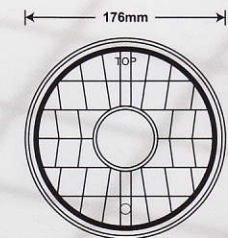

YL3318 5 3/4"

Plastic Housing
 Hi/Lo Beam W/O H4 Bulb
 With Parking Bulb T10 12V 5W
 LED Lighting Ring
 Part NO:4000, 4002, 4004, 4040
 Bulb:H4 P43T
 Size:ø5 3/4" 3pin LHD/RHD
 12SET / 2.2cu.ft
 N.W.:7.4 Kgs G.W.:8.9 Kgs

YL3319 ø7"

Plastic Housing
 Hi/Lo Beam W/O H4 Bulb
 With Parking Bulb T10 12V 5W
 LED Lighting Ring
 Part NO:6012,6014,6015,6016,H6014
 Bulb:H4 P43T
 Size:ø7" 3pin LHD/RHD
 12SET / 3.4cu.ft
 N.W.:11 Kgs G.W.:14.5 Kgs

YL3324 ø7"

Metal Housing
 Hi/Lo Beam W/O H4 Bulb
 With Parking Bulb T10 12V 5W
 Part NO:6012,6014,6015,6016,H6014
 Bulb:H4 P43T
 Size:ø7" 3pin LHD/RHD
 12SET / 3.4cu.ft
 N.W.:11 Kgs G.W.:14.5 Kgs

YL3325 ø7"

Metal Housing
 Hi/Lo Beam W/O H4 Bulb
 With Parking Bulb T10 12V 5W
 Part NO:6012,6014,6015,6016,H6014
 Bulb:H4 P43T
 Size:ø 7" 3pin LHD/RHD
 12SET / 3.4cu.ft
 N.W.:11 Kgs G.W.:14.5 Kgs