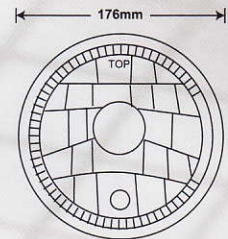

HEAD LIGHT

YL3317 7"

Plastic Housing
 Hi/Lo W/O H4 Bulb
 With Parking Bulb T10 12V 5W
 Halogen Plastic
 Part NO:6052,H6052
 Bulb:H4 P43T
 Size:7 3/4" 5 1/2" 3pin LHD/RHD
 12SET / 3.5cu.ft
 N.W.:9 Kgs G.W.:11 Kgs

YL3318 5 3/4"

Plastic Housing
 Hi/Lo Beam W/O H4 Bulb
 With Parking Bulb T10 12V 5W
 LED Lighting Ring
 Part NO:4000, 4002, 4004, 4040
 Bulb:H4 P43T
 Size:ø5 3/4" 3pin LHD/RHD
 12SET / 2.2cu.ft
 N.W.:7.4 Kgs G.W.:8.9 Kgs

YL3319 ø7"

Plastic Housing
 Hi/Lo Beam W/O H4 Bulb
 With Parking Bulb T10 12V 5W
 LED Lighting Ring
 Part NO:6012,6014,6015,6016,H6014
 Bulb:H4 P43T
 Size:ø7" 3pin LHD/RHD
 12SET / 3.4cu.ft
 N.W.:11 Kgs G.W.:14.5 Kgs

Metal Housing
 Hi/Lo Beam W/O H4 Bulb
 With Parking Bulb T10 12V 5W
 Part NO:6012,6014,6015,6016,H6014
 Bulb:H4 P43T
 Size:ø 7" 3pin LHD/RHD
 12SET / 3.4cu.ft
 N.W.:11 Kgs G.W.:14.5 Kgs