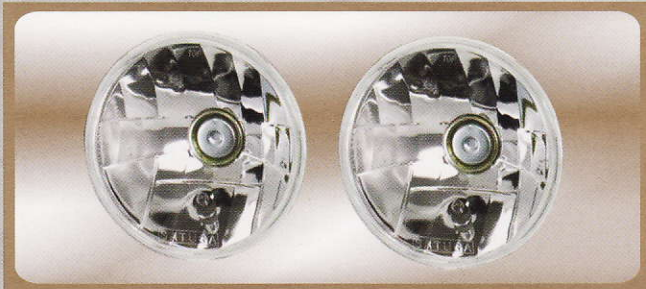

YL3325 ø7"

Metal Housing
Hi/Lo Beam W/O H4 Bulb
With Parking Bulb T10 12V 5W
Part NO:6012,6014,6015,6016,H6014
Bulb:H4 P43T
Size:ø 7" 3pin LHD/RHD
12SET / 3.4cu.ft
N.W.:11 Kgs G.W.:14.5 Kgs