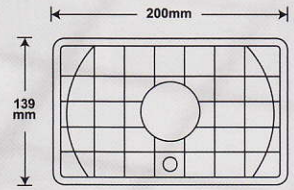

HEAD LIGHT

YL3317 7"

Plastic Housing
 Hi/Lo W/O H4 Bulb
 With Parking Bulb T10 12V 5W
 Halogen Plastic
 Part NO:6052,H6052
 Bulb:H4 P43T
 Size:7 3/4" 5 1/2" 3pin LHD/RHD
 12SET / 3.5cu.ft
 N.W.:9 Kgs G.W.:11 Kgs

YL3318 5 3/4"

Plastic Housing
 Hi/Lo Beam W/O H4 Bulb
 With Parking Bulb T10 12V 5W
 LED Lighting Ring
 Part NO:4000, 4002, 4004, 4040
 Bulb:H4 P43T
 Size:ø5 3/4" 3pin LHD/RHD
 12SET / 2.2cu.ft
 N.W.:7.4 Kgs G.W.:8.9 Kgs

YL3319 ø7"

Plastic Housing
 Hi/Lo Beam W/O H4 Bulb
 With Parking Bulb T10 12V 5W
 LED Lighting Ring
 Part NO:6012,6014,6015,6016,H6014
 Bulb:H4 P43T
 Size:ø7" 3pin LHD/RHD
 12SET / 3.4cu.ft
 N.W.:11 Kgs G.W.:14.5 Kgs