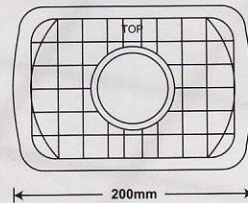

HEAD LIGHT

YL3327 7"

Plastic Housing
Hi/Lo W/O H4 Bulb
With Parking Bulb T10 12V 5W
Part NO:6052,H6052
Bulb:H4 P43T
Size:200x117x140m/m 3pin LHD/RHD
12SET / 3.5cu.ft
N.W.:9 Kgs G.W.:11 Kgs

YL3334 ø7"

Metal Housing
Hi/Lo Beam W/O H4 Bulb
With Parking Bulb T10 12V 5W.
Halogen Sealed Beam Replaces
Part NO:6012,6014,6015,6016,H6014
Bulb:H4 P43T
Size:ø7" 3pin LHD/RHD
12SET / 3.4cu.ft
N.W.:11 Kgs G.W.:14.5 Kgs

YL3341 ø5 3/4"

Plastic Housing
PROJECTR + HALO Rin
Lo Beam / LED Ring
Bulb:H3 12V 55W
Part NO:4002,4004
Size:5 3/4" 2pin LHD/RHD
12SET / 2.5cu.ft
N.W.:11 Kgs G.W.:13 Kgs

YL3344 ø7"

Plastic Housing
Hi/Lo Beam W/O H4 Bulb
With Parking Bulb T10 12V 5W.
Part NO:6012,6014,6015,6016,H6014
Bulb:H4 P43T
Size:ø7" 3pin LHD/RHD
12SET / 3.4cu.ft
N.W.:11 Kgs G.W.:14.5 Kgs