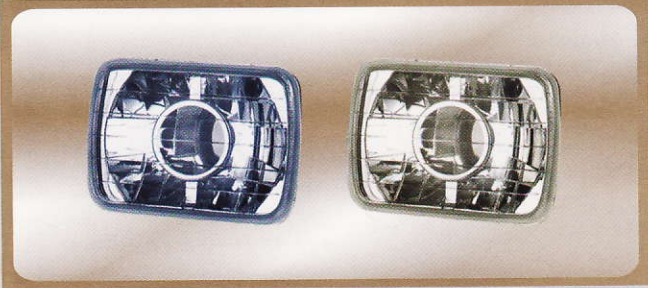

HEAD LIGHT

YL3327 7"

Plastic Housing
Hi/Lo W/O H4 Bulb
With Parking Bulb T10 12V 5W
Part NO:6052,H6052
Bulb:H4 P43T
Size:200x117x140m/m 3pin LHD/RHD
12SET / 3.5cu.ft
N.W.:9 Kgs G.W.:11 Kgs

YL3334 ø7"

Metal Housing
Hi/Lo Beam W/O H4 Bulb
With Parking Bulb T10 12V 5W.
Halogen Sealed Beam Replaces
Part NO:6012,6014,6015,6016,H6014
Bulb:H4 P43T
Size:ø7" 3pin LHD/RHD
12SET / 3.4cu.ft
N.W.:11 Kgs G.W.:14.5 Kgs

YL3341 ø5 3/4"

Plastic Housing
PROJECTR + HALO Rin
Lo Beam / LED Ring
Bulb:H3 12V 55W
Part NO:4002,4004
Size:5 3/4" 2pin LHD/RHD
12SET / 2.5cu.ft
N.W.:11 Kgs G.W.:13 Kgs

YL3344 ø7"

Plastic Housing
Hi/Lo Beam W/O H4 Bulb
With Parking Bulb T10 12V 5W.
Part NO:6012,6014,6015,6016,H6014
Bulb:H4 P43T
Size:ø7" 3pin LHD/RHD
12SET / 3.4cu.ft
N.W.:11 Kgs G.W.:14.5 Kgs