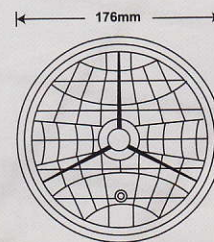

HEAD LIGHT

YL3327 7"

Plastic Housing
Hi/Lo W/O H4 Bulb
With Parking Bulb T10 12V 5W
Part NO:6052,H6052
Bulb:H4 P43T
Size:200x117x140m/m 3pin LHD/RHD
12SET / 3.5cu.ft
N.W.:9 Kgs G.W.:11 Kgs

YL3334 ø7"

Metal Housing
Hi/Lo Beam W/O H4 Bulb
With Parking Bulb T10 12V 5W.
Halogen Sealed Beam Replaces
Part NO:6012,6014,6015,6016,H6014
Bulb:H4 P43T
Size:ø7" 3pin LHD/RHD
12SET / 3.4cu.ft
N.W.:11 Kgs G.W.:14.5 Kgs

YL3341 ø5 3/4"

Plastic Housing
PROJECTR + HALO Rin
Lo Beam / LED Ring
Bulb:H3 12V 55W
Part NO:4002,4004
Size:5 3/4" 2pin LHD/RHD
12SET / 2.5cu.ft
N.W.:11 Kgs G.W.:13 Kgs

YL3344 ø7"

Plastic Housing
Hi/Lo Beam W/O H4 Bulb
With Parking Bulb T10 12V 5W.
Part NO:6012,6014,6015,6016,H6014
Bulb:H4 P43T
Size:ø7" 3pin LHD/RHD
12SET / 3.4cu.ft
N.W.:11 Kgs G.W.:14.5 Kgs