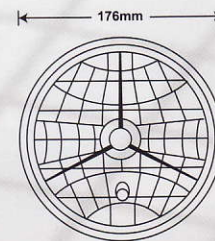

HEAD LIGHT

YL3327 7"

Plastic Housing
Hi/Lo W/O H4 Bulb
With Parking Bulb T10 12V 5W
Part NO:6052,H6052
Bulb:H4 P43T
Size:200x117x140m/m 3pin LHD/RHD
12SET / 3.5cu.ft
N.W.:9 Kgs G.W.:11 Kgs

YL3334 ø7"

Metal Housing
Hi/Lo Beam W/O H4 Bulb
With Parking Bulb T10 12V 5W.
Halogen Sealed Beam Replaces
Part NO:6012,6014,6015,6016,H6014
Bulb:H4 P43T
Size:ø7" 3pin LHD/RHD
12SET / 3.4cu.ft
N.W.:11 Kgs G.W.:14.5 Kgs

YL3341 ø5 3/4"

Plastic Housing
PROJECTR + HALO Rin
Lo Beam / LED Ring
Bulb:H3 12V 55W
Part NO:4002,4004
Size:5 3/4" 2pin LHD/RHD
12SET / 2.5cu.ft
N.W.:11 Kgs G.W.:13 Kgs

YL3344 ø7"

Plastic Housing
Hi/Lo Beam W/O H4 Bulb
With Parking Bulb T10 12V 5W.
Part NO:6012,6014,6015,6016,H6014
Bulb:H4 P43T
Size:ø7" 3pin LHD/RHD
12SET / 3.4cu.ft
N.W.:11 Kgs G.W.:14.5 Kgs

YL3345 6 1/2"

Plastic Housing
PROJECTO + HALO Rin
Lo Beam / LED Ring
Bulb:H3 12V 55W
Pare NO:4652
Size:6 1/2" x 4" 2pin LHD/RHD
12SET / 2.5cu.ft
N.W.:11 Kgs G.W.:13 Kgs