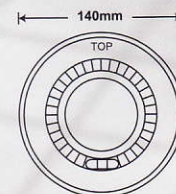

HEAD LIGHT

YL3327 7"

Plastic Housing
Hi/Lo W/O H4 Bulb
With Parking Bulb T10 12V 5W
Part NO:6052,H6052
Bulb:H4 P43T
Size:200x117x140m/m 3pin LHD/RHD
12SET / 3.5cu.ft
N.W.:9 Kgs G.W.:11 Kgs

YL3334 ø7"

Metal Housing
Hi/Lo Beam W/O H4 Bulb
With Parking Bulb T10 12V 5W.
Halogen Sealed Beam Replaces
Part NO:6012,6014,6015,6016,H6014
Bulb:H4 P43T
Size:ø7" 3pin LHD/RHD
12SET / 3.4cu.ft
N.W.:11 Kgs G.W.:14.5 Kgs

YL3341 ø5 3/4"

Plastic Housing
PROJECTR + HALO Rin
Lo Beam / LED Ring
Bulb:H3 12V 55W
Part NO:4002,4004
Size:5 3/4" 2pin LHD/RHD
12SET / 2.5cu.ft
N.W.:11 Kgs G.W.:13 Kgs

YL3344 ø7"

Plastic Housing
Hi/Lo Beam W/O H4 Bulb
With Parking Bulb T10 12V 5W.
Part NO:6012,6014,6015,6016,H6014
Bulb:H4 P43T
Size:ø7" 3pin LHD/RHD
12SET / 3.4cu.ft
N.W.:11 Kgs G.W.:14.5 Kgs

YL3345 6 1/2"

Plastic Housing
PROJECTO + HALO Rin
Lo Beam / LED Ring
Bulb:H3 12V 55W
Pare NO:4652
Size:6 1/2" x 4" 2pin LHD/RHD
12SET / 2.5cu.ft
N.W.:11 Kgs G.W.:13 Kgs