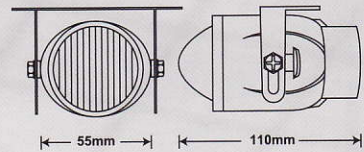

FOG / SPOT LAMP

YL2087

PATENT

Aluminium Housing
 Lens:Clear
 Bulb:H7 12V 55W
 Size:ø135x157m/m
 8SET / 4.1cu.ft
 N.W.:11.5 Kgs
 G.W.:12.5 Kgs

YL2088

Aluminium Housing
 Lens:Clear,Rainbow
 Bulb:H3 12V 55W
 H3 CHANGE TO:
 H10 H11 H880 9005 9006
 Size:ø55x110m/m
 20SET / 2.2cu.ft
 N.W.:9.6 Kgs G.W.:10.5 Kgs

YL2095

E11 SAE

Aluminium Housing
 Lens:Clear,Rainbow
 Bulb:H7 12V 55W
 Size:ø74x156m/m
 10SET / 3.2cu.ft
 N.W.:12.5 Kgs
 G.W.:13.5 Kgs

YL2096

Aluminium Housing
 Lens:Clear
 Bulb:H7 12V 55W
 LED Lighting Ring
 LED COLOR:Blue,white,7Color Led
 Size:ø91x152m/m
 10SET / 3.2cu.ft
 N.W.:16 Kgs
 G.W.:17 Kgs

YL2099

Aluminium Housing
 Lens:S.W.,Clear,Rainbow
 Bulb:H3 12V 55W
 Size:118x86x87m/m
 10SETS / 2.2cu.ft
 N.W.:7.2 Kgs
 G.W.:8 Kgs