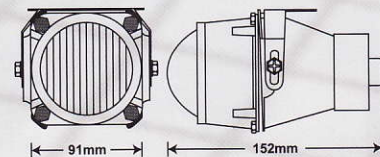

FOG / SPOT LAMP

YL2087

PATENT

Aluminium Housing
 Lens:Clear
 Bulb:H7 12V 55W
 Size:ø135x157m/m
 8SET / 4.1cu.ft
 N.W.:11.5 Kgs
 G.W.:12.5 Kgs

YL2088

Aluminium Housing
 Lens:Clear,Rainbow
 Bulb:H3 12V 55W
 H3 CHANGE TO:
 H10 H11 H880 9005 9006
 Size:ø55x110m/m
 20SET / 2.2cu.ft
 N.W.:9.6 Kgs G.W.:10.5 Kgs

YL2095

E11 SAE

Aluminium Housing
 Lens:Clear,Rainbow
 Bulb:H7 12V 55W
 Size:ø74x156m/m
 10SET / 3.2cu.ft
 N.W.:12.5 Kgs
 G.W.:13.5 Kgs

YL2096

Aluminium Housing
 Lens:Clear
 Bulb:H7 12V 55W
 LED Lighting Ring
 LED COLOR:Blue,white,7Color Led
 Size:ø91x152m/m
 10SET / 3.2cu.ft
 N.W.:16 Kgs
 G.W.:17 Kgs

YL2099

Aluminium Housing
 Lens:S.W.,Clear,Rainbow
 Bulb:H3 12V 55W
 Size:118x86x87m/m
 10SETS / 2.2cu.ft
 N.W.:7.2 Kgs
 G.W.:8 Kgs