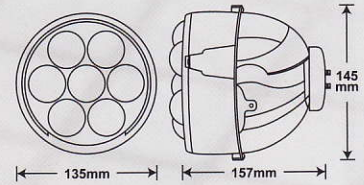

FOG / SPOT LAMP

YL2087

PATENT

Aluminium Housing
 Lens:Clear
 Bulb:H7 12V 55W
 Size:ø135x157m/m
 8SET / 4.1cu.ft
 N.W.:11.5 Kgs
 G.W.:12.5 Kgs

YL2088

Aluminium Housing
 Lens:Clear,Rainbow
 Bulb:H3 12V 55W
 H3 CHANGE TO:
 H10 H11 H880 9005 9006
 Size:ø55x110m/m
 20SET / 2.2cu.ft
 N.W.:9.6 Kgs G.W.:10.5 Kgs

YL2095

E11 SAE

Aluminium Housing
 Lens:Clear,Rainbow
 Bulb:H7 12V 55W
 Size:ø74x156m/m
 10SET / 3.2cu.ft
 N.W.:12.5 Kgs
 G.W.:13.5 Kgs

YL2096

Aluminium Housing
 Lens:Clear
 Bulb:H7 12V 55W
 LED Lighting Ring
 LED COLOR:Blue,white,7Color Led
 Size:ø91x152m/m
 10SET / 3.2cu.ft
 N.W.:16 Kgs
 G.W.:17 Kgs

YL2099

Aluminium Housing
 Lens:S.W.,Clear,Rainbow
 Bulb:H3 12V 55W
 Size:118x86x87m/m
 10SETS / 2.2cu.ft
 N.W.:7.2 Kgs
 G.W.:8 Kgs