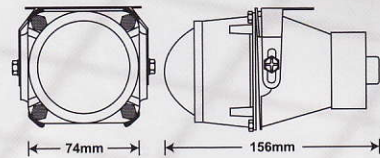

FOG / SPOT LAMP

YL2087

PATENT

Aluminium Housing
 Lens:Clear
 Bulb:H7 12V 55W
 Size:ø135x157m/m
 8SET / 4.1cu.ft
 N.W.:11.5 Kgs
 G.W.:12.5 Kgs

YL2088

Aluminium Housing
 Lens:Clear,Rainbow
 Bulb:H3 12V 55W
 H3 CHANGE TO:
 H10 H11 H880 9005 9006
 Size:ø55x110m/m
 20SET / 2.2cu.ft
 N.W.:9.6 Kgs G.W.:10.5 Kgs

YL2095

E11 SAE

Aluminium Housing
 Lens:Clear,Rainbow
 Bulb:H7 12V 55W
 Size:ø74x156m/m
 10SET / 3.2cu.ft
 N.W.:12.5 Kgs
 G.W.:13.5 Kgs

YL2096

Aluminium Housing
 Lens:Clear
 Bulb:H7 12V 55W
 LED Lighting Ring
 LED COLOR:Blue,white,7Color Led
 Size:ø91x152m/m
 10SET / 3.2cu.ft
 N.W.:16 Kgs
 G.W.:17 Kgs

YL2099

Aluminium Housing
 Lens:S.W.,Clear,Rainbow
 Bulb:H3 12V 55W
 Size:118x86x87m/m
 10SETS / 2.2cu.ft
 N.W.:7.2 Kgs
 G.W.:8 Kgs