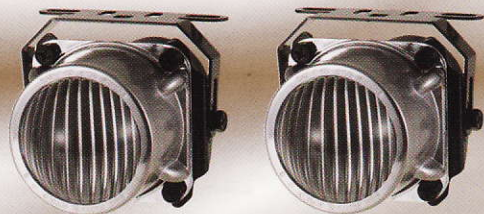

FOG / SPOT LAMP

YL2087

PATENT

Aluminium Housing
 Lens:Clear
 Bulb:H7 12V 55W
 Size:ø135x157m/m
 8SET / 4.1cu.ft
 N.W.:11.5 Kgs
 G.W.:12.5 Kgs

YL2088

Aluminium Housing
 Lens:Clear,Rainbow
 Bulb:H3 12V 55W
 H3 CHANGE TO:
 H10 H11 H880 9005 9006
 Size:ø55x110m/m
 20SET / 2.2cu.ft
 N.W.:9.6 Kgs G.W.:10.5 Kgs

YL2095

E11 SAE

Aluminium Housing
 Lens:Clear,Rainbow
 Bulb:H7 12V 55W
 Size:ø74x156m/m
 10SET / 3.2cu.ft
 N.W.:12.5 Kgs
 G.W.:13.5 Kgs

YL2096

Aluminium Housing
 Lens:Clear
 Bulb:H7 12V 55W
 LED Lighting Ring
 LED COLOR:Blue,white,7Color Led
 Size:ø91x152m/m
 10SET / 3.2cu.ft
 N.W.:16 Kgs
 G.W.:17 Kgs

YL2099

Aluminium Housing
 Lens:S.W.,Clear,Rainbow
 Bulb:H3 12V 55W
 Size:118x86x87m/m
 10SETS / 2.2cu.ft
 N.W.:7.2 Kgs
 G.W.:8 Kgs