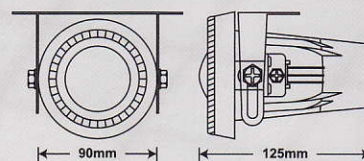

FOG / SPOT LAMP

YL2121

Plastic Housing
 Lens: Clear, S.W., Rainbow
 Bulb: H3 12V 55W. LED Lighting Ring
 LED COLOR: Blue, Super white,
 Green, 7Color Led
 Size: ϕ 120x85mm
 10SET / 3.6cu.ft
 N.W.: 9 Kgs G.W.: 11 Kgs

YL2125

E11 SAE

Aluminium Housing
 Lens: Clear, Rainbow
 Bulb: H3 12V 55W
 LED Lighting Ring
 LED COLOR: Blue, white,
 7Color Led
 Size: ϕ 90x125mm
 20SET / 3.4cu.ft
 N.W.: 9.6 Kgs G.W.: 10.5 Kgs

YL2126

E11 SAE

Aluminium Housing
 Lens: Clear
 Bulb: H3 12V 55W
 LED Lighting Ring
 LED COLOR: Blue, white,
 7Color Led
 Size: ϕ 90x125mm
 20SET / 3.4cu.ft
 N.W.: 9.6 Kgs G.W.: 10.5 Kgs

YL2127

E11 SAE

Aluminium Housing
 Lens: Clear
 Bulb: H3 12V 55W
 LED Lighting Ring
 LED COLOR: Blue, white,
 7Color Led
 Size: ϕ 71x120mm
 20SET / 3.2cu.ft
 N.W.: 9.6 Kgs G.W.: 10.5 Kgs

YL2128

E11 SAE

Aluminium Housing
 Lens: Clear
 Bulb: H3 12V 55W
 LED Lighting Ring
 LED COLOR: Blue, white,
 7Color Led
 Size: ϕ 100x135mm
 20SET / 3.4cu.ft
 N.W.: 9.6 Kgs G.W.: 10.5 Kgs