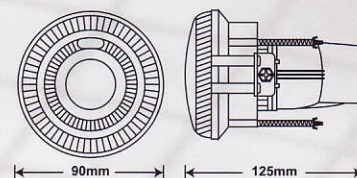

FOG / SPOT LAMP

YL2121

Plastic Housing
 Lens: Clear, S.W., Rainbow
 Bulb: H3 12V 55W. LED Lighting Ring
 LED COLOR: Blue, Super white,
 Green, 7Color Led
 Size: ϕ 120x85mm
 10SET / 3.6cu.ft
 N.W.: 9 Kgs G.W.: 11 Kgs

YL2125

E11 SAE

Aluminium Housing
 Lens: Clear, Rainbow
 Bulb: H3 12V 55W
 LED Lighting Ring
 LED COLOR: Blue, white,
 7Color Led
 Size: ϕ 90x125mm
 20SET / 3.4cu.ft
 N.W.: 9.6 Kgs G.W.: 10.5 Kgs

YL2126

E11 SAE

Aluminium Housing
 Lens: Clear
 Bulb: H3 12V 55W
 LED Lighting Ring
 LED COLOR: Blue, white,
 7Color Led
 Size: ϕ 90x125mm
 20SET / 3.4cu.ft
 N.W.: 9.6 Kgs G.W.: 10.5 Kgs

YL2127

E11 SAE

Aluminium Housing
 Lens: Clear
 Bulb: H3 12V 55W
 LED Lighting Ring
 LED COLOR: Blue, white,
 7Color Led
 Size: ϕ 71x120mm
 20SET / 3.2cu.ft
 N.W.: 9.6 Kgs G.W.: 10.5 Kgs

YL2128

E11 SAE

Aluminium Housing
 Lens: Clear
 Bulb: H3 12V 55W
 LED Lighting Ring
 LED COLOR: Blue, white,
 7Color Led
 Size: ϕ 100x135mm
 20SET / 3.4cu.ft
 N.W.: 9.6 Kgs G.W.: 10.5 Kgs