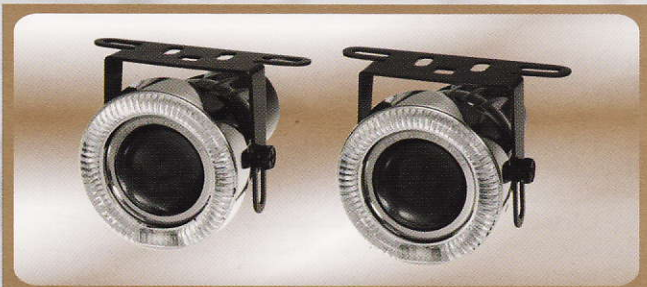

FOG / SPOT LAMP

YL2121

Plastic Housing
 Lens: Clear, S.W., Rainbow
 Bulb: H3 12V 55W. LED Lighting Ring
 LED COLOR: Blue, Super white,
 Green, 7Color Led
 Size: ϕ 120x85mm
 10SET / 3.6cu.ft
 N.W.: 9 Kgs G.W.: 11 Kgs

YL2125

E11 SAE

Aluminium Housing
 Lens: Clear, Rainbow
 Bulb: H3 12V 55W
 LED Lighting Ring
 LED COLOR: Blue, white,
 7Color Led
 Size: ϕ 90x125mm
 20SET / 3.4cu.ft
 N.W.: 9.6 Kgs G.W.: 10.5 Kgs

YL2126

E11 SAE

Aluminium Housing
 Lens: Clear
 Bulb: H3 12V 55W
 LED Lighting Ring
 LED COLOR: Blue, white,
 7Color Led
 Size: ϕ 90x125mm
 20SET / 3.4cu.ft
 N.W.: 9.6 Kgs G.W.: 10.5 Kgs

YL2127

E11 SAE

Aluminium Housing
 Lens: Clear
 Bulb: H3 12V 55W
 LED Lighting Ring
 LED COLOR: Blue, white,
 7Color Led
 Size: ϕ 71x120mm
 20SET / 3.2cu.ft
 N.W.: 9.6 Kgs G.W.: 10.5 Kgs

YL2128

E11 SAE

Aluminium Housing
 Lens: Clear
 Bulb: H3 12V 55W
 LED Lighting Ring
 LED COLOR: Blue, white,
 7Color Led
 Size: ϕ 100x135mm
 20SET / 3.4cu.ft
 N.W.: 9.6 Kgs G.W.: 10.5 Kgs