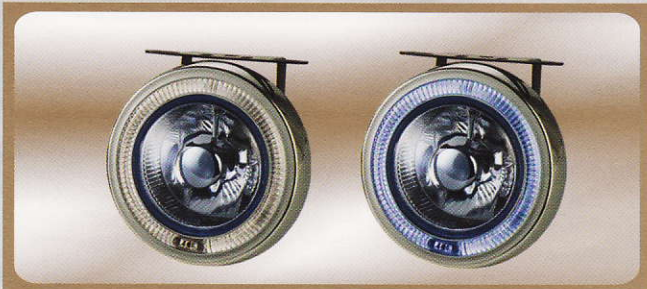

FOG / SPOT LAMP

YL2121

Plastic Housing
 Lens: Clear, S.W., Rainbow
 Bulb: H3 12V 55W. LED Lighting Ring
 LED COLOR: Blue, Super white,
 Green, 7Color Led
 Size: ϕ 120x85mm
 10SET / 3.6cu.ft
 N.W.: 9 Kgs G.W.: 11 Kgs

YL2125

E11 SAE

Aluminium Housing
 Lens: Clear, Rainbow
 Bulb: H3 12V 55W
 LED Lighting Ring
 LED COLOR: Blue, white,
 7Color Led
 Size: ϕ 90x125mm
 20SET / 3.4cu.ft
 N.W.: 9.6 Kgs G.W.: 10.5 Kgs

YL2126

E11 SAE

Aluminium Housing
 Lens: Clear
 Bulb: H3 12V 55W
 LED Lighting Ring
 LED COLOR: Blue, white,
 7Color Led
 Size: ϕ 90x125mm
 20SET / 3.4cu.ft
 N.W.: 9.6 Kgs G.W.: 10.5 Kgs

YL2127

E11 SAE

Aluminium Housing
 Lens: Clear
 Bulb: H3 12V 55W
 LED Lighting Ring
 LED COLOR: Blue, white,
 7Color Led
 Size: ϕ 71x120mm
 20SET / 3.2cu.ft
 N.W.: 9.6 Kgs G.W.: 10.5 Kgs

YL2128

E11 SAE

Aluminium Housing
 Lens: Clear
 Bulb: H3 12V 55W
 LED Lighting Ring
 LED COLOR: Blue, white,
 7Color Led
 Size: ϕ 100x135mm
 20SET / 3.4cu.ft
 N.W.: 9.6 Kgs G.W.: 10.5 Kgs