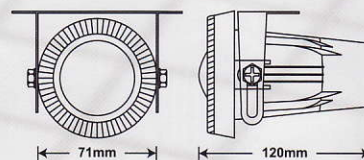

YL2125

E11 SAE

Aluminium Housing
 Lens: Clear, Rainbow
 Bulb: H3 12V 55W
 LED Lighting Ring
 LED COLOR: Blue, white,
 7Color Led
 Size: ϕ 90x125mm
 20SET / 3.4cu.ft
 N.W.: 9.6 Kgs G.W.: 10.5 Kgs

YL2126

E11 SAE

Aluminium Housing
 Lens: Clear
 Bulb: H3 12V 55W
 LED Lighting Ring
 LED COLOR: Blue, white,
 7Color Led
 Size: ϕ 90x125mm
 20SET / 3.4cu.ft
 N.W.: 9.6 Kgs G.W.: 10.5 Kgs

YL2127

E11 SAE

Aluminium Housing
 Lens: Clear
 Bulb: H3 12V 55W
 LED Lighting Ring
 LED COLOR: Blue, white,
 7Color Led
 Size: ϕ 71x120mm
 20SET / 3.2cu.ft
 N.W.: 9.6 Kgs G.W.: 10.5 Kgs

YL2128

E11 SAE

Aluminium Housing
 Lens: Clear
 Bulb: H3 12V 55W
 LED Lighting Ring
 LED COLOR: Blue, white,
 7Color Led
 Size: ϕ 100x135mm
 20SET / 3.4cu.ft
 N.W.: 9.6 Kgs G.W.: 10.5 Kgs