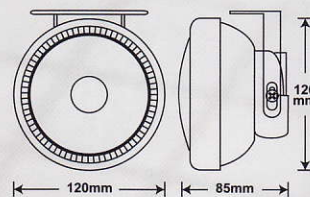

FOG / SPOT LAMP

YL2121

Plastic Housing
 Lens: Clear, S.W., Rainbow
 Bulb: H3 12V 55W. LED Lighting Ring
 LED COLOR: Blue, Super white,
 Green, 7Color Led
 Size: ϕ 120x85mm
 10SET / 3.6cu.ft
 N.W.: 9 Kgs G.W.: 11 Kgs

YL2125

E11 SAE

Aluminium Housing
 Lens: Clear, Rainbow
 Bulb: H3 12V 55W
 LED Lighting Ring
 LED COLOR: Blue, white,
 7Color Led
 Size: ϕ 90x125mm
 20SET / 3.4cu.ft
 N.W.: 9.6 Kgs G.W.: 10.5 Kgs

YL2126

E11 SAE

Aluminium Housing
 Lens: Clear
 Bulb: H3 12V 55W
 LED Lighting Ring
 LED COLOR: Blue, white,
 7Color Led
 Size: ϕ 90x125mm
 20SET / 3.4cu.ft
 N.W.: 9.6 Kgs G.W.: 10.5 Kgs

YL2127

E11 SAE

Aluminium Housing
 Lens: Clear
 Bulb: H3 12V 55W
 LED Lighting Ring
 LED COLOR: Blue, white,
 7Color Led
 Size: ϕ 71x120mm
 20SET / 3.2cu.ft
 N.W.: 9.6 Kgs G.W.: 10.5 Kgs

YL2128

E11 SAE

Aluminium Housing
 Lens: Clear
 Bulb: H3 12V 55W
 LED Lighting Ring
 LED COLOR: Blue, white,
 7Color Led
 Size: ϕ 100x135mm
 20SET / 3.4cu.ft
 N.W.: 9.6 Kgs G.W.: 10.5 Kgs