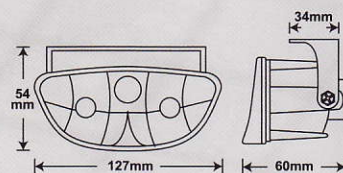

FOG / SPOT LAMP

YL2165

Beam Pattern:Fog Light
Housing:Aluminium
Lens:Super white.,Clear,
Rainbow
Bulb:H3 12V 55W
Size:127x54x62m/m
10SET / 2.2cu.ft
N.W.:6 Kgs G.W.:7 Kgs

YL2166

Beam Pattern:Fog Light
Aluminium Housing
With Parking Blub
Lens:Super white.,Clear,Rainbow
Bulb:H3 12V 55Wx2.12V 5W
Size:127x54x60m/m
10SET / 2.2cu.ft
N.W.:6 Kgs
G.W.:7 Kgs

YL2182

Aluminium Housing
Lens:Clear
Bulb:H7 12V 55W LED Lighting Ring
LED COLOR:Blue,white,7Color Led
Size:ø91x80m/m
20SET / 2.2cu.ft
N.W.:8 Kgs
G.W.:11 Kgs

YL2185

Aluminium Housing
Lens:Clear
Bulb:H7 12V 55W
LED Lighting Ring
LED COLOR:Blue,white,
Size:ø136x185m/m
8SET / 4.1cu.ft
N.W.:16 Kgs
G.W.:17.5 Kgs

YL2186

Aluminium Housing
Lens:Clear
Bulb:H3 12V 55W
LED Lighting Ring
LED COLOR:Blue,white,7Color Led
Size:ø80x108m/m
20SET / 3.4cu.ft
N.W.:9.6 Kgs
G.W.:10.5 Kgs