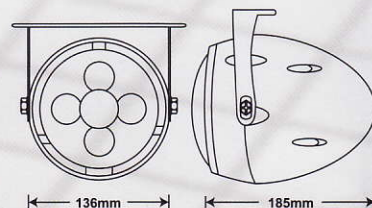

FOG / SPOT LAMP

YL2165

Beam Pattern:Fog Light
Housing:Aluminium
Lens:Super white.,Clear,
Rainbow
Bulb:H3 12V 55W
Size:127x54x62m/m
10SET / 2.2cu.ft
N.W.:6 Kgs G.W.:7 Kgs

YL2166

Beam Pattern:Fog Light
Aluminium Housing
With Parking Blub
Lens:Super white.,Clear,Rainbow
Bulb:H3 12V 55Wx2.12V 5W
Size:127x54x60m/m
10SET / 2.2cu.ft
N.W.:6 Kgs
G.W.:7 Kgs

YL2182

Aluminium Housing
Lens:Clear
Bulb:H7 12V 55W LED Lighting Ring
LED COLOR:Blue,white,7Color Led
Size:ø91x80m/m
20SET / 2.2cu.ft
N.W.:8 Kgs
G.W.:11 Kgs

YL2185

Aluminium Housing
Lens:Clear
Bulb:H7 12V 55W
LED Lighting Ring
LED COLOR:Blue,white,
Size:ø136x185m/m
8SET / 4.1cu.ft
N.W.:16 Kgs
G.W.:17.5 Kgs

YL2186

Aluminium Housing
Lens:Clear
Bulb:H3 12V 55W
LED Lighting Ring
LED COLOR:Blue,white,7Color Led
Size:ø80x108m/m
20SET / 3.4cu.ft
N.W.:9.6 Kgs
G.W.:10.5 Kgs