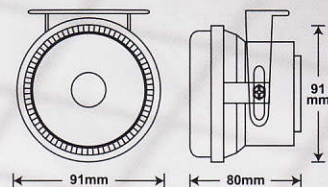

FOG / SPOT LAMP

YL2165

Beam Pattern:Fog Light
Housing:Aluminium
Lens:Super white.,Clear,
Rainbow
Bulb:H3 12V 55W
Size:127x54x62m/m
10SET / 2.2cu.ft
N.W.:6 Kgs G.W.:7 Kgs

YL2166

Beam Pattern:Fog Light
Aluminium Housing
With Parking Blub
Lens:Super white.,Clear,Rainbow
Bulb:H3 12V 55Wx2.12V 5W
Size:127x54x60m/m
10SET / 2.2cu.ft
N.W.:6 Kgs
G.W.:7 Kgs

YL2182

Aluminium Housing
Lens:Clear
Bulb:H7 12V 55W LED Lighting Ring
LED COLOR:Blue,white,7Color Led
Size:ø91x80m/m
20SET / 2.2cu.ft
N.W.:8 Kgs
G.W.:11 Kgs

YL2185

Aluminium Housing
Lens:Clear
Bulb:H7 12V 55W
LED Lighting Ring
LED COLOR:Blue,white,
Size:ø136x185m/m
8SET / 4.1cu.ft
N.W.:16 Kgs
G.W.:17.5 Kgs

YL2186

Aluminium Housing
Lens:Clear
Bulb:H3 12V 55W
LED Lighting Ring
LED COLOR:Blue,white,7Color Led
Size:ø80x108m/m
20SET / 3.4cu.ft
N.W.:9.6 Kgs
G.W.:10.5 Kgs