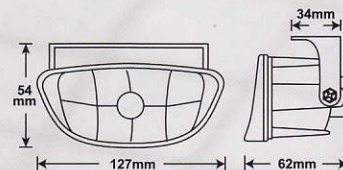

FOG / SPOT LAMP

YL2165

Beam Pattern:Fog Light
Housing:Aluminium
Lens:Super white.,Clear,
Rainbow
Bulb:H3 12V 55W
Size:127x54x62m/m
10SET / 2.2cu.ft
N.W.:6 Kgs G.W.:7 Kgs

YL2166

Beam Pattern:Fog Light
Aluminium Housing
With Parking Blub
Lens:Super white.,Clear,Rainbow
Bulb:H3 12V 55Wx2.12V 5W
Size:127x54x60m/m
10SET / 2.2cu.ft
N.W.:6 Kgs
G.W.:7 Kgs

YL2182

Aluminium Housing
Lens:Clear
Bulb:H7 12V 55W LED Lighting Ring
LED COLOR:Blue,white,7Color Led
Size:ø91x80m/m
20SET / 2.2cu.ft
N.W.:8 Kgs
G.W.:11 Kgs

YL2185

Aluminium Housing
Lens:Clear
Bulb:H7 12V 55W
LED Lighting Ring
LED COLOR:Blue,white,
Size:ø136x185m/m
8SET / 4.1cu.ft
N.W.:16 Kgs
G.W.:17.5 Kgs

YL2186

Aluminium Housing
Lens:Clear
Bulb:H3 12V 55W
LED Lighting Ring
LED COLOR:Blue,white,7Color Led
Size:ø80x108m/m
20SET / 3.4cu.ft
N.W.:9.6 Kgs
G.W.:10.5 Kgs