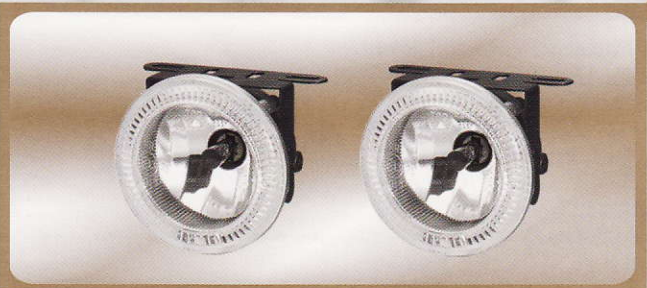

FOG / SPOT LAMP

YL2165

Beam Pattern:Fog Light
Housing:Aluminium
Lens:Super white.,Clear,
Rainbow
Bulb:H3 12V 55W
Size:127x54x62m/m
10SET / 2.2cu.ft
N.W.:6 Kgs G.W.:7 Kgs

YL2166

Beam Pattern:Fog Light
Aluminium Housing
With Parking Blub
Lens:Super white.,Clear,Rainbow
Bulb:H3 12V 55Wx2.12V 5W
Size:127x54x60m/m
10SET / 2.2cu.ft
N.W.:6 Kgs
G.W.:7 Kgs

YL2182

Aluminium Housing
Lens:Clear
Bulb:H7 12V 55W LED Lighting Ring
LED COLOR:Blue,white,7Color Led
Size:ø91x80m/m
20SET / 2.2cu.ft
N.W.:8 Kgs
G.W.:11 Kgs

YL2185

Aluminium Housing
Lens:Clear
Bulb:H7 12V 55W
LED Lighting Ring
LED COLOR:Blue,white,
Size:ø136x185m/m
8SET / 4.1cu.ft
N.W.:16 Kgs
G.W.:17.5 Kgs

YL2186

Aluminium Housing
Lens:Clear
Bulb:H3 12V 55W
LED Lighting Ring
LED COLOR:Blue,white,7Color Led
Size:ø80x108m/m
20SET / 3.4cu.ft
N.W.:9.6 Kgs
G.W.:10.5 Kgs