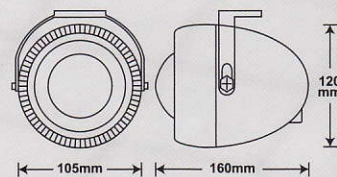

FOG / SPOT LAMP

YL2129

Em SAE

Aluminium Housing
 Lens: Clear
 Bulb: H3 12V 55W
 LED Lighting Ring
 LED COLOR: Blue, white,
 7Color Led
 Size: $\phi 100 \times 123 \text{m/m}$
 20SET / 3.4cu.ft
 N.W.: 9.6 Kgs G.W.: 10.5 Kgs

YL2130

Em SAE

Beam Pattern : Projecto Light
 Housing: Plastic
 Lens: Clear
 Bulb: H7 12V 55W
 LED Lighting Ring
 LED COLOR: Blue, white, 7Color Led
 Size: $\phi 105 \times 160 \text{m/m}$
 10SET / 3.2cu.ft
 N.W.: 16 Kgs G.W.: 17 Kgs

YL2133

Beam Pattern: Projecto Light
 Housing: Aluminium
 Lens: Clear, Rainbow
 Bulb: H3 12V 55W. LED Lighting Ring
 LED COLOR: Blue, Super white,
 Green, 7Color Led
 Size: $\phi 80 \times 123 \text{m/m}$
 20SET / 3.4cu.ft
 N.W.: 8 Kgs G.W.: 9.5 Kgs

YL2135

Beam Pattern: Projecto Light
 Housing: Aluminium
 Lens: Clear, Rainbow
 Bulb: H3 12V 55W. LED Lighting Ring
 LED COLOR: Red, Blue, Super white,
 Green, 7Color Led
 Size: $\phi 80 \times 123 \text{m/m}$
 20SET / 3.4cu.ft
 N.W.: 8 Kgs G.W.: 9.5 Kgs