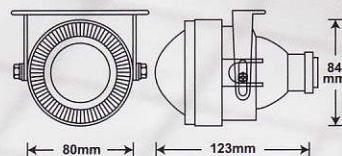

YL2130

Em SAE

Beam Pattern : Projecto Light
 Housing: Plastic
 Lens: Clear
 Bulb: H7 12V 55W
 LED Lighting Ring
 LED COLOR: Blue, white, 7Color Led
 Size: $\phi 105 \times 160 \text{m/m}$
 10SET / 3.2cu.ft
 N.W.: 16 Kgs G.W.: 17 Kgs

YL2133

Beam Pattern: Projecto Light
 Housing: Aluminium
 Lens: Clear, Rainbow
 Bulb: H3 12V 55W. LED Lighting Ring
 LED COLOR: Blue, Super white,
 Green, 7Color Led
 Size: $\phi 80 \times 123 \text{m/m}$
 20SET / 3.4cu.ft
 N.W.: 8 Kgs G.W.: 9.5 Kgs

YL2135

Beam Pattern: Projecto Light
 Housing: Aluminium
 Lens: Clear, Rainbow
 Bulb: H3 12V 55W. LED Lighting Ring
 LED COLOR: Red, Blue, Super white,
 Green, 7Color Led
 Size: $\phi 80 \times 123 \text{m/m}$
 20SET / 3.4cu.ft
 N.W.: 8 Kgs G.W.: 9.5 Kgs

YL2140

Beam Pattern: Driving Light
 Housing: Aluminium
 Lens: Clear, Rainbow
 Bulb: H3 12V 55W. LED Lighting Ring
 LED COLOR: Blue, Super white,
 Size: $\phi 90 \times 75 \text{m/m}$
 20SET / 2.2cu.ft
 N.W.: 8 Kgs G.W.: 11 Kgs