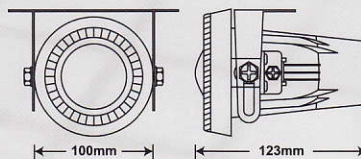

FOG / SPOT LAMP

YL2129

Em SAE

Aluminium Housing
 Lens: Clear
 Bulb: H3 12V 55W
 LED Lighting Ring
 LED COLOR: Blue, white,
 7Color Led
 Size: $\phi 100 \times 123 \text{m/m}$
 20SET / 3.4cu.ft
 N.W.: 9.6 Kgs G.W.: 10.5 Kgs

YL2130

Em SAE

Beam Pattern : Projecto Light
 Housing: Plastic
 Lens: Clear
 Bulb: H7 12V 55W
 LED Lighting Ring
 LED COLOR: Blue, white, 7Color Led
 Size: $\phi 105 \times 160 \text{m/m}$
 10SET / 3.2cu.ft
 N.W.: 16 Kgs G.W.: 17 Kgs

YL2133

Beam Pattern: Projecto Light
 Housing: Aluminium
 Lens: Clear, Rainbow
 Bulb: H3 12V 55W. LED Lighting Ring
 LED COLOR: Blue, Super white,
 Green, 7Color Led
 Size: $\phi 80 \times 123 \text{m/m}$
 20SET / 3.4cu.ft
 N.W.: 8 Kgs G.W.: 9.5 Kgs

YL2135

Beam Pattern: Projecto Light
 Housing: Aluminium
 Lens: Clear, Rainbow
 Bulb: H3 12V 55W. LED Lighting Ring
 LED COLOR: Red, Blue, Super white,
 Green, 7Color Led
 Size: $\phi 80 \times 123 \text{m/m}$
 20SET / 3.4cu.ft
 N.W.: 8 Kgs G.W.: 9.5 Kgs