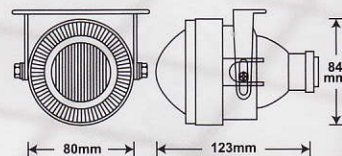

FOG / SPOT LAMP

YL2129

Em SAE

Aluminium Housing
 Lens: Clear
 Bulb: H3 12V 55W
 LED Lighting Ring
 LED COLOR: Blue, white,
 7Color Led
 Size: $\phi 100 \times 123 \text{m/m}$
 20SET / 3.4cu.ft
 N.W.: 9.6 Kgs G.W.: 10.5 Kgs

YL2130

Em SAE

Beam Pattern : Projecto Light
 Housing: Plastic
 Lens: Clear
 Bulb: H7 12V 55W
 LED Lighting Ring
 LED COLOR: Blue, white, 7Color Led
 Size: $\phi 105 \times 160 \text{m/m}$
 10SET / 3.2cu.ft
 N.W.: 16 Kgs G.W.: 17 Kgs

YL2133

Beam Pattern: Projecto Light
 Housing: Aluminium
 Lens: Clear, Rainbow
 Bulb: H3 12V 55W. LED Lighting Ring
 LED COLOR: Blue, Super white,
 Green, 7Color Led
 Size: $\phi 80 \times 123 \text{m/m}$
 20SET / 3.4cu.ft
 N.W.: 8 Kgs G.W.: 9.5 Kgs

YL2135

Beam Pattern: Projecto Light
 Housing: Aluminium
 Lens: Clear, Rainbow
 Bulb: H3 12V 55W. LED Lighting Ring
 LED COLOR: Red, Blue, Super white,
 Green, 7Color Led
 Size: $\phi 80 \times 123 \text{m/m}$
 20SET / 3.4cu.ft
 N.W.: 8 Kgs G.W.: 9.5 Kgs