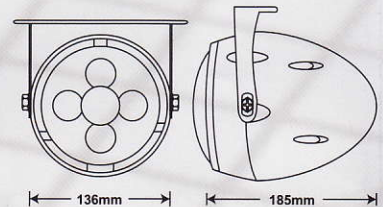

FOG / SPOT LAMP

YL2165

Beam Pattern:Fog Light
Housing:Aluminium
Lens:Super white.,Clear,
Rainbow
Bulb:H3 12V 55W
Size:127x54x62m/m
10SET / 2.2cu.ft
N.W.:6 Kgs G.W.:7 Kgs

YL2166

Beam Pattern:Fog Light
Aluminium Housing
With Parking Blub
Lens:Super white.,Clear,Rainbow
Bulb:H3 12V 55Wx2.12V 5W
Size:127x54x60m/m
10SET / 2.2cu.ft
N.W.:6 Kgs
G.W.:7 Kgs

YL2182

Aluminium Housing
Lens:Clear
Bulb:H7 12V 55W LED Lighting Ring
LED COLOR:Blue,white,7Color Led
Size:ø91x80m/m
20SET / 2.2cu.ft
N.W.:8 Kgs
G.W.:11 Kgs

YL2185

Aluminium Housing
Lens:Clear
Bulb:H7 12V 55W
LED Lighting Ring
LED COLOR:Blue,white,
Size:ø136x185m/m
8SET / 4.1cu.ft
N.W.:16 Kgs
G.W.:17.5 Kgs

YL2186

Aluminium Housing
Lens:Clear
Bulb:H3 12V 55W
LED Lighting Ring
LED COLOR:Blue,white,7Color Led
Size:ø80x108m/m
20SET / 3.4cu.ft
N.W.:9.6 Kgs
G.W.:10.5 Kgs