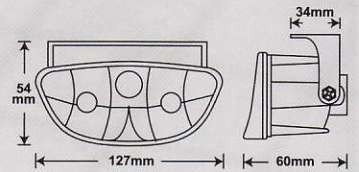

FOG / SPOT LAMP

YL2165

Beam Pattern:Fog Light
Housing:Aluminium
Lens:Super white.,Clear,
Rainbow
Bulb:H3 12V 55W
Size:127x54x62m/m
10SET / 2.2cu.ft
N.W.:6 Kgs G.W.:7 Kgs

YL2166

Beam Pattern:Fog Light
Aluminium Housing
With Parking Blub
Lens:Super white.,Clear,Rainbow
Bulb:H3 12V 55Wx2.12V 5W
Size:127x54x60m/m
10SET / 2.2cu.ft
N.W.:6 Kgs
G.W.:7 Kgs

YL2182

Aluminium Housing
Lens:Clear
Bulb:H7 12V 55W LED Lighting Ring
LED COLOR:Blue,white,7Color Led
Size:ø91x80m/m
20SET / 2.2cu.ft
N.W.:8 Kgs
G.W.:11 Kgs

YL2185

Aluminium Housing
Lens:Clear
Bulb:H7 12V 55W
LED Lighting Ring
LED COLOR:Blue,white,
Size:ø136x185m/m
8SET / 4.1cu.ft
N.W.:16 Kgs
G.W.:17.5 Kgs

YL2186

Aluminium Housing
Lens:Clear
Bulb:H3 12V 55W
LED Lighting Ring
LED COLOR:Blue,white,7Color Led
Size:ø80x108m/m
20SET / 3.4cu.ft
N.W.:9.6 Kgs
G.W.:10.5 Kgs