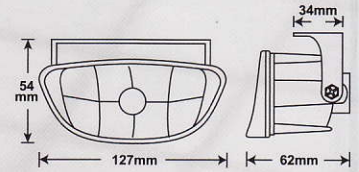

FOG / SPOT LAMP

YL2165

Beam Pattern:Fog Light
Housing:Aluminium
Lens:Super white.,Clear,
Rainbow
Bulb:H3 12V 55W
Size:127x54x62m/m
10SET / 2.2cu.ft
N.W.:6 Kgs G.W.:7 Kgs

YL2166

Beam Pattern:Fog Light
Aluminium Housing
With Parking Blub
Lens:Super white.,Clear,Rainbow
Bulb:H3 12V 55Wx2.12V 5W
Size:127x54x60m/m
10SET / 2.2cu.ft
N.W.:6 Kgs
G.W.:7 Kgs

YL2182

Aluminium Housing
Lens:Clear
Bulb:H7 12V 55W LED Lighting Ring
LED COLOR:Blue,white,7Color Led
Size:ø91x80m/m
20SET / 2.2cu.ft
N.W.:8 Kgs
G.W.:11 Kgs

YL2185

Aluminium Housing
Lens:Clear
Bulb:H7 12V 55W
LED Lighting Ring
LED COLOR:Blue,white,
Size:ø136x185m/m
8SET / 4.1cu.ft
N.W.:16 Kgs
G.W.:17.5 Kgs

YL2186

Aluminium Housing
Lens:Clear
Bulb:H3 12V 55W
LED Lighting Ring
LED COLOR:Blue,white,7Color Led
Size:ø80x108m/m
20SET / 3.4cu.ft
N.W.:9.6 Kgs
G.W.:10.5 Kgs