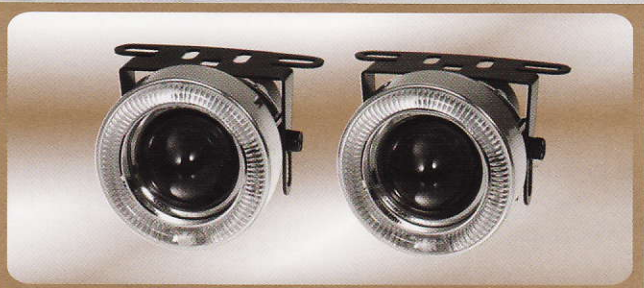

FOG / SPOT LAMP

YL2165

Beam Pattern:Fog Light
Housing:Aluminium
Lens:Super white.,Clear,
Rainbow
Bulb:H3 12V 55W
Size:127x54x62m/m
10SET / 2.2cu.ft
N.W.:6 Kgs G.W.:7 Kgs

YL2166

Beam Pattern:Fog Light
Aluminium Housing
With Parking Blub
Lens:Super white.,Clear,Rainbow
Bulb:H3 12V 55Wx2.12V 5W
Size:127x54x60m/m
10SET / 2.2cu.ft
N.W.:6 Kgs
G.W.:7 Kgs

YL2182

Aluminium Housing
Lens:Clear
Bulb:H7 12V 55W LED Lighting Ring
LED COLOR:Blue,white,7Color Led
Size:ø91x80m/m
20SET / 2.2cu.ft
N.W.:8 Kgs
G.W.:11 Kgs

YL2185

Aluminium Housing
Lens:Clear
Bulb:H7 12V 55W
LED Lighting Ring
LED COLOR:Blue,white,
Size:ø136x185m/m
8SET / 4.1cu.ft
N.W.:16 Kgs
G.W.:17.5 Kgs

YL2186

Aluminium Housing
Lens:Clear
Bulb:H3 12V 55W
LED Lighting Ring
LED COLOR:Blue,white,7Color Led
Size:ø80x108m/m
20SET / 3.4cu.ft
N.W.:9.6 Kgs
G.W.:10.5 Kgs