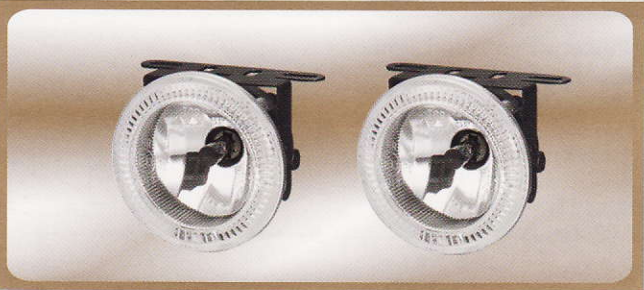

FOG / SPOT LAMP

YL2165

Beam Pattern:Fog Light
Housing:Aluminium
Lens:Super white.,Clear,
Rainbow
Bulb:H3 12V 55W
Size:127x54x62m/m
10SET / 2.2cu.ft
N.W.:6 Kgs G.W.:7 Kgs

YL2166

Beam Pattern:Fog Light
Aluminium Housing
With Parking Blub
Lens:Super white.,Clear,Rainbow
Bulb:H3 12V 55Wx2.12V 5W
Size:127x54x60m/m
10SET / 2.2cu.ft
N.W.:6 Kgs
G.W.:7 Kgs

YL2182

Aluminium Housing
Lens:Clear
Bulb:H7 12V 55W LED Lighting Ring
LED COLOR:Blue,white,7Color Led
Size:ø91x80m/m
20SET / 2.2cu.ft
N.W.:8 Kgs
G.W.:11 Kgs

YL2185

Aluminium Housing
Lens:Clear
Bulb:H7 12V 55W
LED Lighting Ring
LED COLOR:Blue,white,
Size:ø136x185m/m
8SET / 4.1cu.ft
N.W.:16 Kgs
G.W.:17.5 Kgs

YL2186

Aluminium Housing
Lens:Clear
Bulb:H3 12V 55W
LED Lighting Ring
LED COLOR:Blue,white,7Color Led
Size:ø80x108m/m
20SET / 3.4cu.ft
N.W.:9.6 Kgs
G.W.:10.5 Kgs