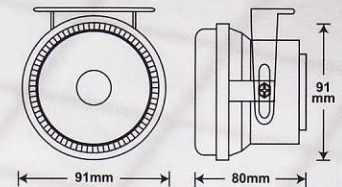

FOG / SPOT LAMP

YL2165

Beam Pattern:Fog Light
Housing:Aluminium
Lens:Super white.,Clear,
Rainbow
Bulb:H3 12V 55W
Size:127x54x62m/m
10SET / 2.2cu.ft
N.W.:6 Kgs G.W.:7 Kgs

YL2166

Beam Pattern:Fog Light
Aluminium Housing
With Parking Blub
Lens:Super white.,Clear,Rainbow
Bulb:H3 12V 55Wx2.12V 5W
Size:127x54x60m/m
10SET / 2.2cu.ft
N.W.:6 Kgs
G.W.:7 Kgs

YL2182

Aluminium Housing
Lens:Clear
Bulb:H7 12V 55W LED Lighting Ring
LED COLOR:Blue,white,7Color Led
Size:ø91x80m/m
20SET / 2.2cu.ft
N.W.:8 Kgs
G.W.:11 Kgs

YL2185

Aluminium Housing
Lens:Clear
Bulb:H7 12V 55W
LED Lighting Ring
LED COLOR:Blue,white,
Size:ø136x185m/m
8SET / 4.1cu.ft
N.W.:16 Kgs
G.W.:17.5 Kgs

YL2186

Aluminium Housing
Lens:Clear
Bulb:H3 12V 55W
LED Lighting Ring
LED COLOR:Blue,white,7Color Led
Size:ø80x108m/m
20SET / 3.4cu.ft
N.W.:9.6 Kgs
G.W.:10.5 Kgs